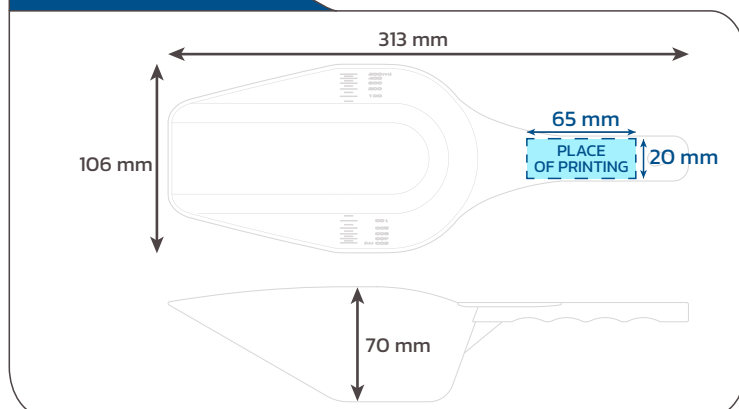

Scoop ARTHUR 1000 g

Product card

ARTHUR1000

Dimensions/place of printing

General Information

Date of Creation	21.10.2024
Contact	info@bott.pl
Product name	Scoop ARTHUR 1000 g
Catalog number	ARTHUR1000
Product family	FAMILY ARTHUR
Description	Plastic scoop, for measuring loose and liquid products, reusable
Standard colors	 White  186C Red  347C Green  2728C Blue  Black MOQ 100 pcs.
Individual colors	 Different  Transparent

Product Specifications

Brand	BOTT
Max dimensions	H= 70 mm, W= 106 mm, L= 313 mm
Weight	80 g
Scale	Scale embossed in ml
Material (see the bottom)	Polipropylen (PP)     
Print area	65/20 mm
Country of origin	Poland
Customs code	3926 90 97 90
Certificate	Declaration of Conformity
Lead time	approx. 2-4 weeks

Packaging

Bulk carton	max. 160pcs., weight 13,5 kg
Pallet 120/80 cm	max. 2 240pcs., weight 200 kg (8x cartons of 280 pcs.)

FAMILY ARTHUR

ARTHUR 200 g

ARTHUR 500 g

ARTHUR 1000 g