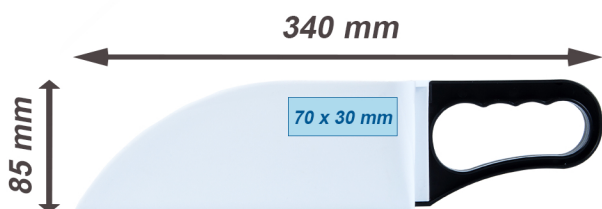

# SCOOP MEGA+ 2000 g

CHANGEABLE  
HANDLE

SALT  
2 KG

## PLACE OF PRINTING / SIZE