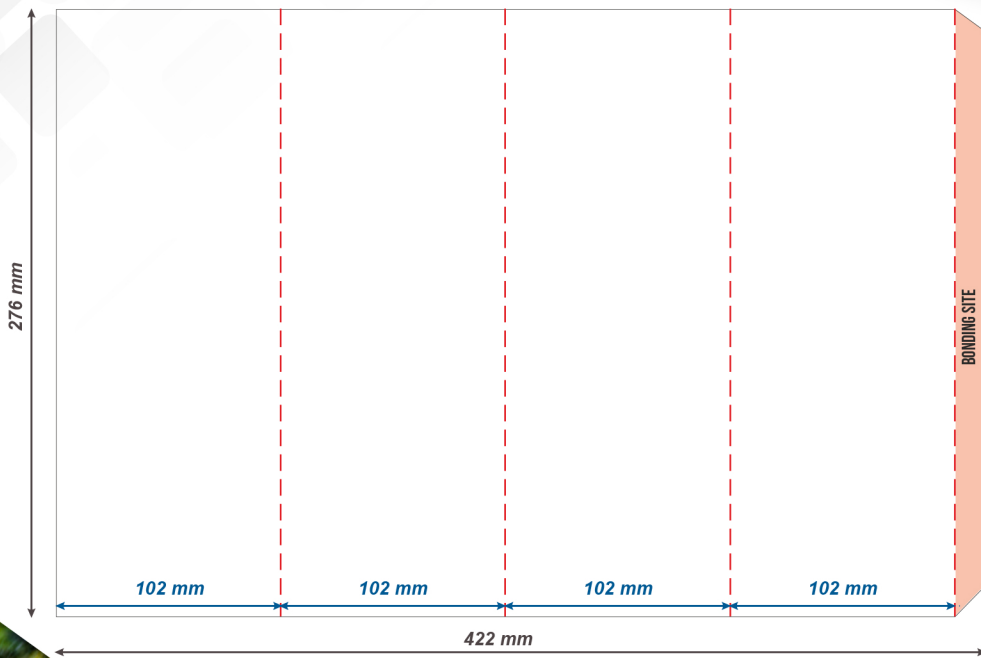

SLEEVE

- FOLD PREMIUM+

POLE NADRUKU / WYMIARY

Final shape after gluing bonding site

SET CONTAINS

SLEEVE

BRANDING POSSIBILITIES

- Individual color printing logos