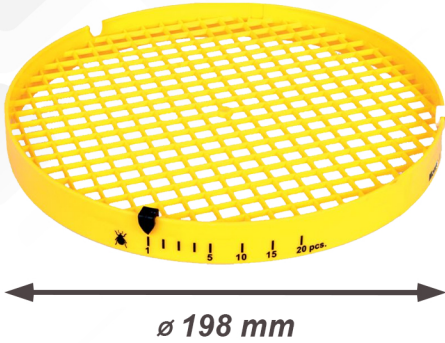

GRID ON THE YELLOW VESSEL TRAP NET

PLACE OF PRINTING / SIZE

∅ 198 mm

PLACE OF PRINTING 200 x 9mm

PLACE OF PRINTING 200 x 9mm

PLACE OF PRINTING 200 x 9mm

PRINCIPLES OF USE

The yellow color of the rapeseed pest trap also attracts useful and valuable insects such as honeybees, wild bees and bumblebees. Although rapeseed is mainly a wind-pollinated plant, there is a high risk that valuable insects flying near the yellow traps will also end up in them. The use of the Trap NET grid while monitoring pests in oilseed rape guarantees that only unwanted insects will enter the trap.

SET CONTAINS

YELLOW VESSEL

BRANDING POSSIBILITIES

- Individual color printing logos

PACKING

Quantity	Weight
130 pcs.	20 kg
2160 pcs.	250 kg