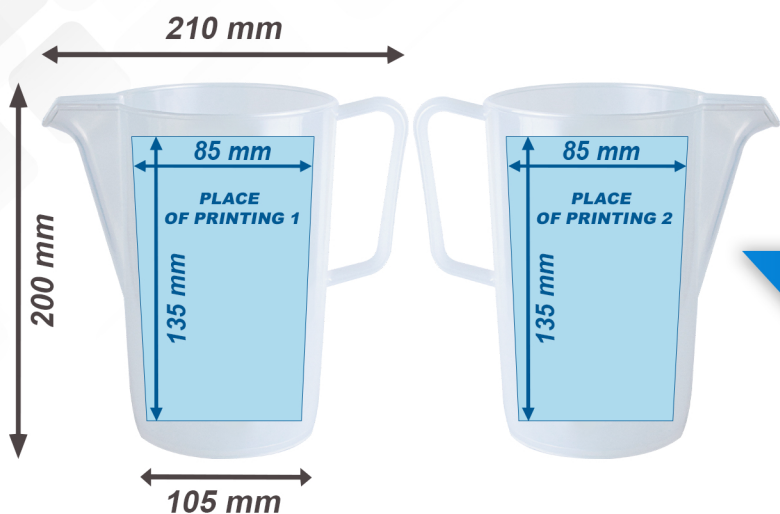

# MEASURE SOLID 1800 ml

ml dz. el. 20 ml  
In 20°C ±20 ml

1800  
1700  
1600  
1500  
1400  
1300  
1200  
1100  
1000  
900  
800  
700  
600  
500  
400  
300  
200

## PLACE OF PRINTING / SIZE

## BRANDING POSSIBILITIES

- Print scale ml standard

- Any scale for dry and liquid products

- Individual color printing logos

## PACKING

Quantity	Weight
 60 pcs.	 17,5 kg
 768 pcs.	 260 kg
 8x 96 pcs.	