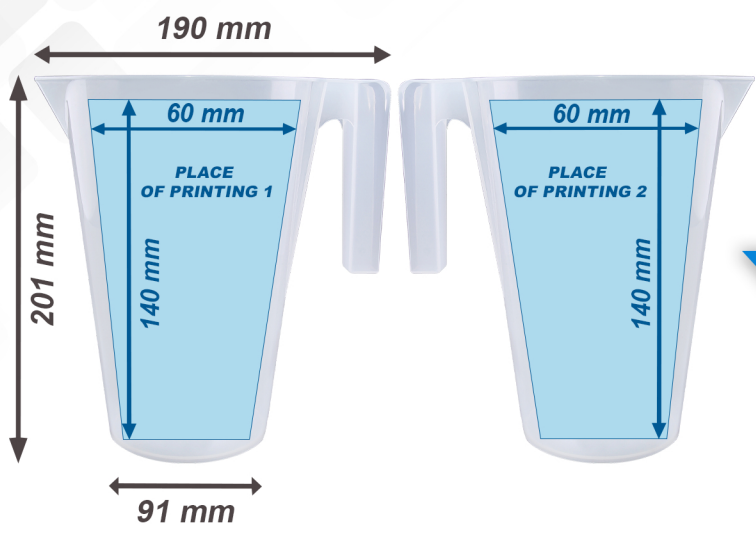

MEASURE SMART 1500 ml

PLACE OF PRINTING / SIZE

BRANDING POSSIBILITIES

- Print scale ml standard

- Any scale for dry and liquid products

- Individual color printing logos

PACKING

Quantity		Weight	
	143 pcs.		20 kg
	1 440 pcs.		220 kg
	8x 180 pcs.		