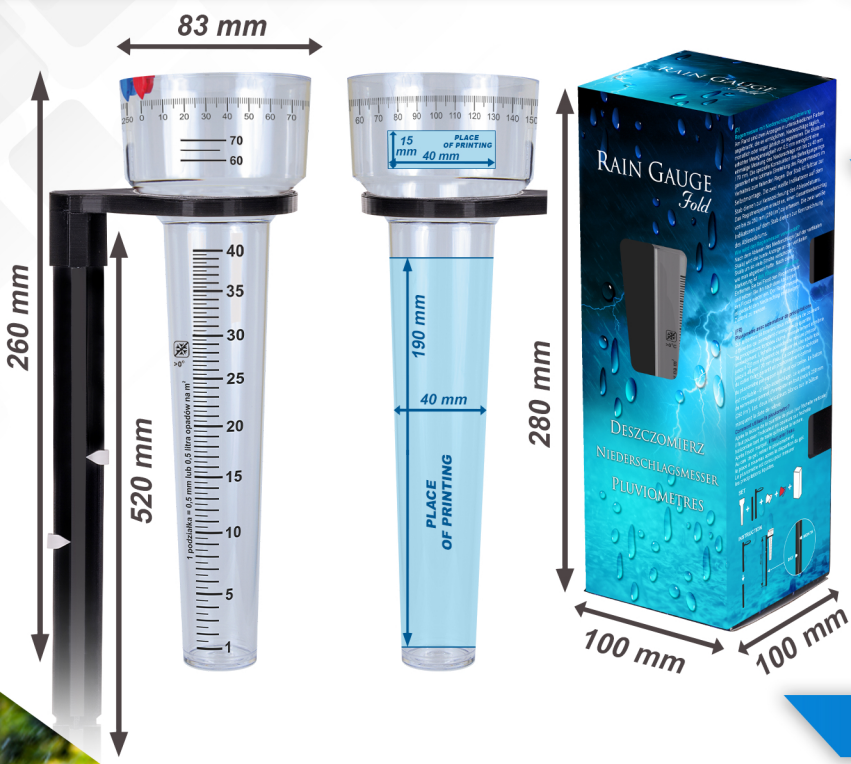

RAIN GAUGE RAIN FOLD

PLACE OF PRINTING / SIZE

MEASUREMENT FUNCTIONS

SET CONTAINS

BRANDING POSSIBILITIES

- Individual color printing logos

PACKING

Quantity	Weight
 40 pcs.	 11 kg
 500 pcs.	 130 kg