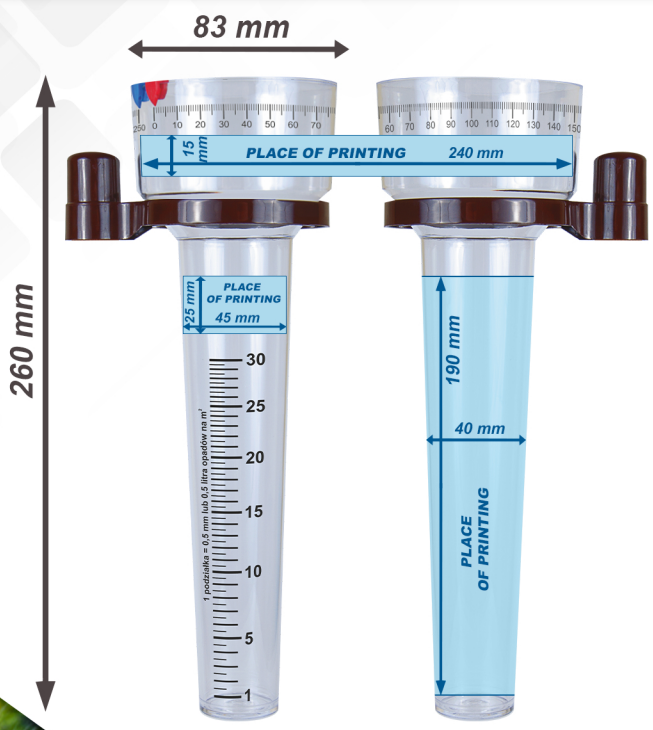

# RAIN GAUGE RAIN STANDARD

## PLACE OF PRINTING / SIZE

## MEASUREMENT FUNCTIONS

## SET CONTAINS

- RAIN GUGAGE
- STICK-MOUNT FIXTURE
- ADDER'S INDICATORS IN TWO COLOURS
- PACKAGING PLASTIC BAG