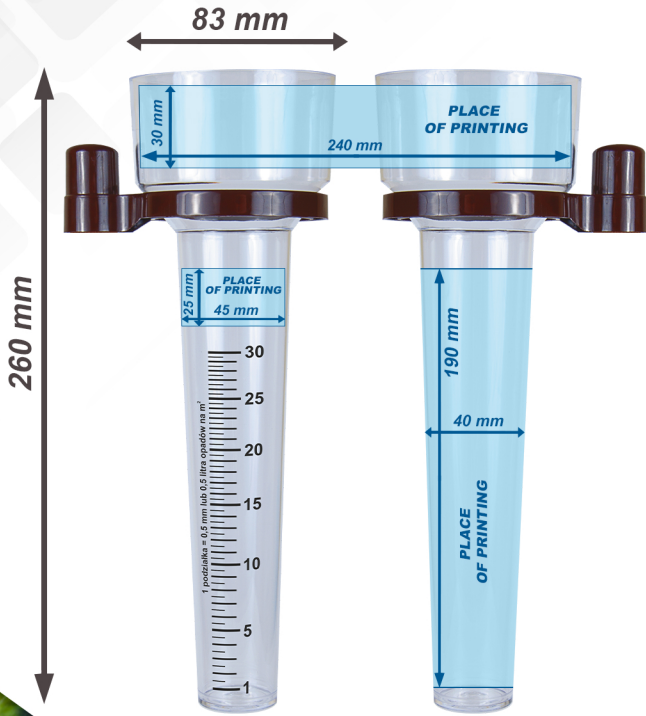

RAIN GAUGES RAIN-EKO

PLACE OF PRINTING / SIZE

MEASUREMENT FUNCTIONS

precipitation
reading
in l/m²
or mm/m²

SET CONTAINS

RAIN GAUGE

STICK-MOUNT
FIXTURE

PACKAGING
PLASTIC BAG

BRANDING POSSIBILITIES

- Individual color printing logos

PACKING

Quantity	Weight
 50 pcs.	 5 kg
 1400 pcs.	 140 kg