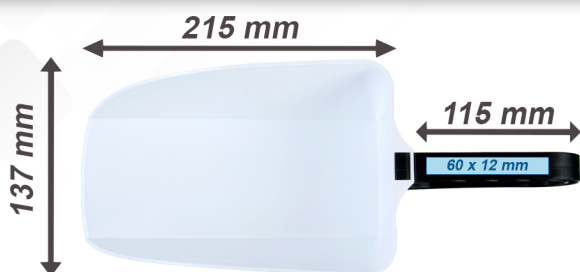

SCOOP MEGA+ 2000 g

CHANGEABLE
HANDLE

SALT
2 KG

PLACE OF PRINTING / SIZE

COLOR

- Color of scoop:

- Color of handle:

*individual orders

BRANDING POSSIBILITIES

- individual color printing logos

PACKING

Quantity (handle separately)		Weight	
	180 pcs.		30 kg
	1760 pcs.		320 kg
Quantity (assembled handle)		Weight	
	63 pcs.		12 kg
	640 pcs.		120 kg