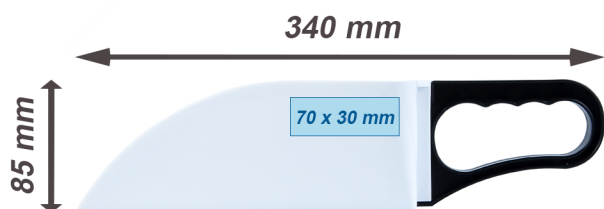

SCOOP MEGA+ 2000 g

CHANGEABLE
HANDLE

SALT
2 KG

PLACE OF PRINTING / SIZE

COLOR

- Color of scoop:

- Color of handle:

*individual orders

BRANDING POSSIBILITIES

- individual color printing logos

PACKING

Quantity (handle separately)		Weight	
	180 pcs.		30 kg
	1760 pcs.		320 kg
Quantity (assembled handle)		Weight	
	63 pcs.		12 kg
	640 pcs.		120 kg