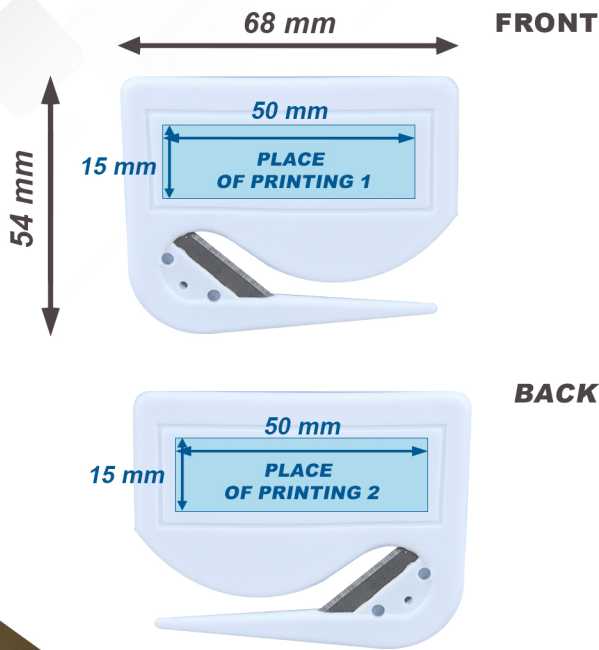

KNIFE LIZARD

PLACE OF PRINTING / SIZE

COLORS

WHITE

BRANDING POSSIBILITIES

- Individual color printing logos

APPLICATION

A small, ergonomic and handy knife for opening envelopes and packages. Pocket knife Lizard is intended for everyday use by everyone and also for companies in logistics departments.

PACKING

Ilość		Waga	
	100 pcs.		1,2 kg
	2300 pcs.		30 kg