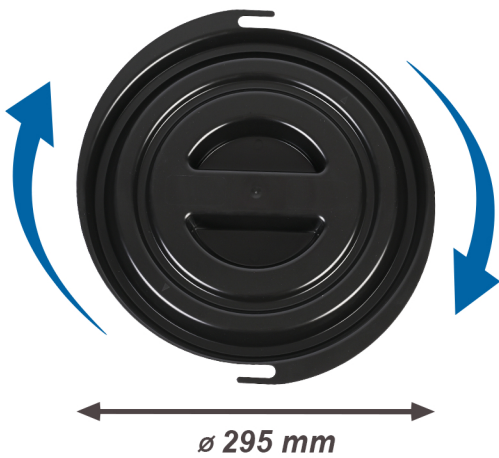

BUCKET LID

(FOR A 12 L BUCKET)

SIZE

COLORS

CHARACTERISTICS

- Compatible with 12l buckets
- Lid with locking mechanism
 - Ergonomic shape
 - Made of polypropylene