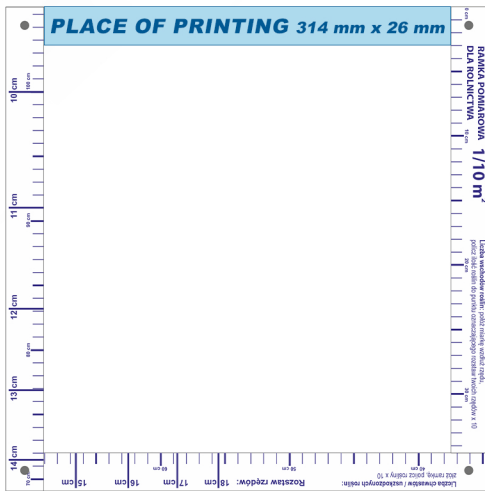

MEASURING QUADRAT FRAME STANDARD 1/10 M2

PLACE OF PRINTING / SIZE

375 mm

375 mm

APPLICATION

agriculture

hunting

compensations

BRANDING POSSIBILITIES

- Individual color printing logos

- Rule 100 cm

- Printed instructions for proper measurement

PACKING

Quantity	Weight
 250 pcs.	 20,5 kg
 11000 pcs.	 840 kg