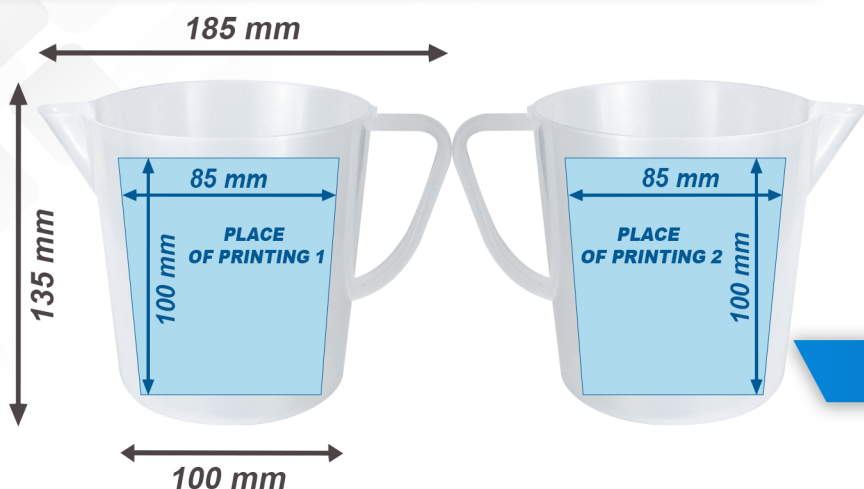

MEASURE EKO 1000 ml

PLACE OF PRINTING / SIZE

BRANDING POSSIBILITIES

- Print scale ml standard

- Any scale for dry and liquid products

- Individual color printing logos

PACKING

Quantity	Weight
 96 pcs.	 12 kg
 1 344 pcs.	 180 kg
 8x 168 pcs.	