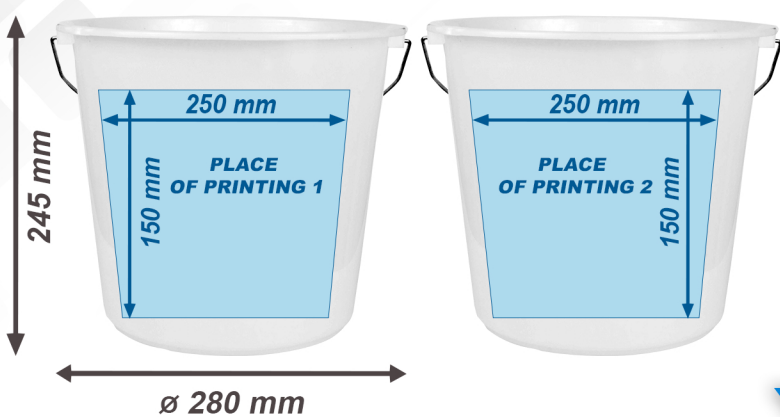

MEASURE BUCK 10 I

9 Ltr
8
7
6
5
4
3
2
1
IN 2015
E 20 10 5 1

PLACE OF PRINTING / SIZE

COLORS

BRANDING POSSIBILITIES

- Print scale ml standard

- Individual color printing logos

PACKING

| Quantity | Weight |
|---|--|
|  60 pcs. |  15 kg |
|  1000 pcs. |  260 kg |