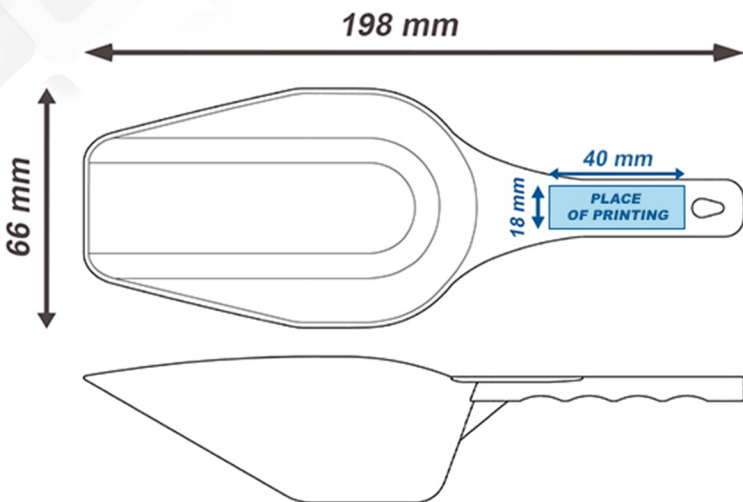

SCOOP ARTHUR 200 g

COLOR

*individual orders

PLACE OF PRINTING / SIZE

BRANDING POSSIBILITIES

- individual color printing logos

PACKING

Quantity		Weight	
	600 pcs.		15 kg
	8000 pcs.		215 kg