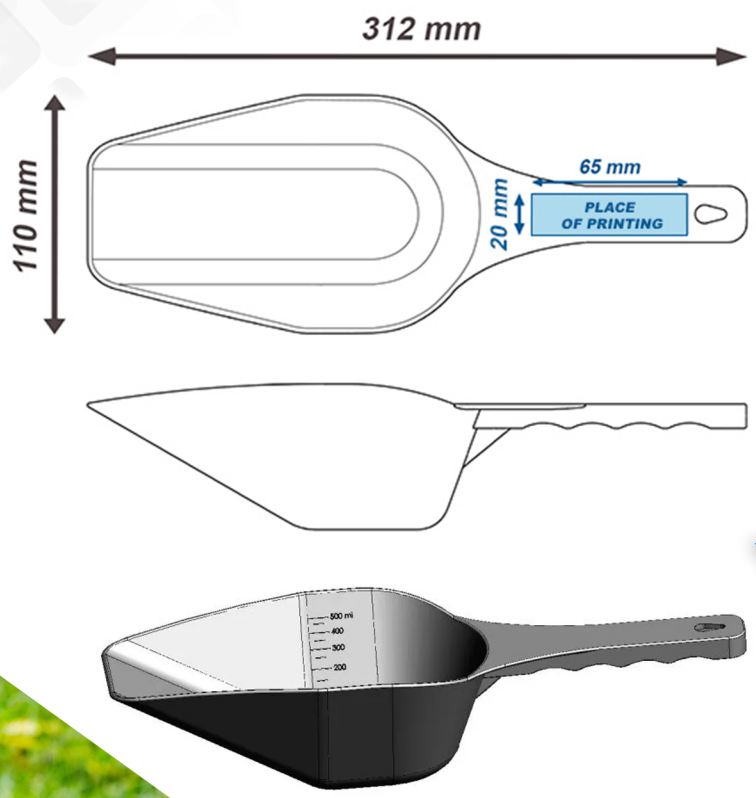

SCOOP ARTHUR 1000 g

PLACE OF PRINTING / SIZE

COLOR

-  WHITE
-  TRANSPARENT
-  186C RED
-  347C GREEN
-  116C YELLOW
-  1575C ORANGE
-  2728C BLUE
-  BLACK
-  OTHER

*individual orders

BRANDING POSSIBILITIES

- individual color printing logos

PACKING

Quantity		Weight	
	160 pcs.		13,5 kg
	2240 pcs.		200 kg