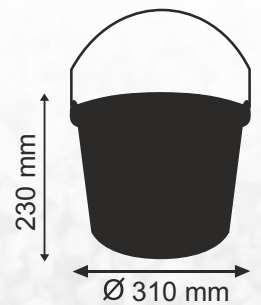

# Farm bucket

STRONG BLACK RECYCLING 12 L  
WITH FUNNEL

front

back

Graduation in litres  
inside bucket

Custom indelible  
overprint available,  
also in multiple colours

Dimensions

BLACK